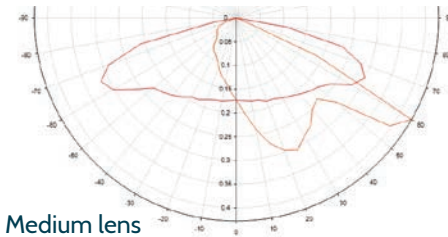

Measurement in millimetres.

Narrow lens

Medium lens

Wide lens

Product Features

1 Aerodynamically assisted thermal management

2 Removable gear tray

3 Tool free, secure latching power compartment