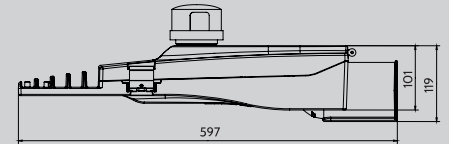

IGNIS

MINI

Introducing IGNIS mini

The IGNIS mini is where the story begins for our IGNIS family. Designed to cover BS5489 and BS EN 13201 lighting classes P6 through to P3, with market leading optical performance and uniformity without compromising on lumens per watt or reliability. Versatile, the IGNIS Mini is available in high output or CLO optimised LED chip configurations to best suit your needs, for peak performance or hitting energy saving targets. The IGNIS range offers installation flexibility with Lumen Boost; tune your lantern stock to the desired output quickly and safely to suit your lighting needs.

Measurement in millimetres.

Narrow lens

Medium lens

Wide lens

Product Features

1 Aerodynamically assisted thermal management

2 Removable gear tray

3 Tool free, secure latching power compartment

Surge Protection – 10kV 10kA MLV (clamping voltage) 1.2kV

Tilt angle adjustment +10° to -15°

Lightweight LM6 aluminium

Lantern Information

Weight	4.8 kg
Windage	0.04 m ²
RAL codes	Black: RAL 9004 Grey: RAL 7040
Mounting sizes	76, 60, 42, 34mm