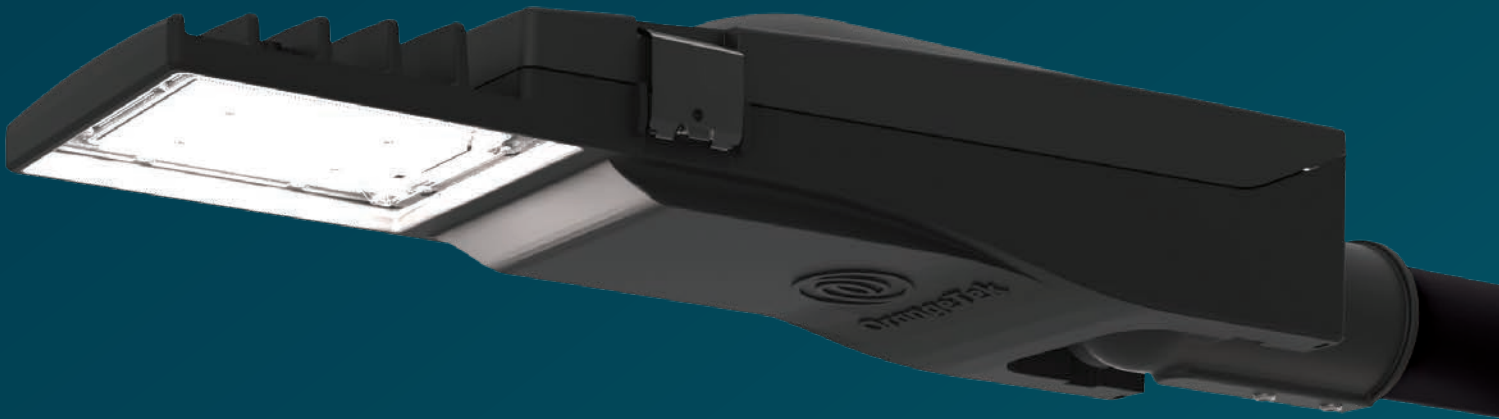

IGNIS

MINI

Introducing IGNIS mini

The IGNIS mini is where the story begins for our IGNIS family. Designed to cover BS5489 and BS EN 13201 lighting classes P6 through to P3, with market leading optical performance and uniformity without compromising on lumens per watt or reliability. Versatile, the IGNIS Mini is available in high output or CLO optimised LED chip configurations to best suit your needs, for peak performance or hitting energy saving targets. The IGNIS range offers installation flexibility with Lumen Boost; tune your lantern stock to the desired output quickly and safely to suit your lighting needs.

Measurement in millimetres.

Narrow lens

Medium lens

Wide lens

Product Features

1 Aerodynamically assisted thermal management

2 Removable gear tray

3 Tool free, secure latching power compartment

4 Adjustable integral spigot.

SmartCity Ready

Tool Free Access

CLO Available

IP66

Upto IK10

Preset Dimming

Lumen Boost

Surge Protection – 10kV 10kA MLV (clamping voltage) 1.2kV

Tilt angle adjustment +10° to -15°

Lightweight LM6 aluminium

Lantern Information

Weight	4.8 kg
Windage	0.04 m ²
RAL codes	Black: RAL 9004 Grey: RAL 7040
Mounting sizes	76, 60, 42, 34mm