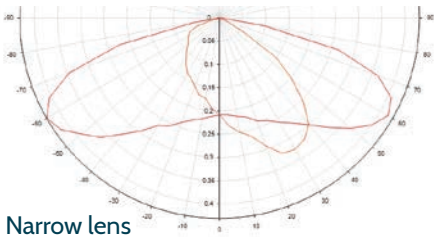

Measurement in millimetres.

Narrow lens

Medium lens

Wide lens

Product Features

1 Aerodynamically assisted thermal management

2 Removable gear tray

3 Tool free, secure latching power compartment