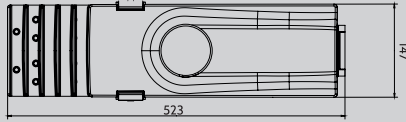

IGNIS

MINI

Introducing IGNIS mini

The IGNIS mini is where the story begins for our IGNIS family. Designed to cover BS5489 and BS EN 13201 lighting classes P6 through to P3, with market leading optical performance and uniformity without compromising on lumens per watt or reliability. Versatile, the IGNIS Mini is available in high output or CLO optimised LED chip configurations to best suit your needs, for peak performance or hitting energy saving targets. The IGNIS range offers installation flexibility with Lumen Boost; tune your lantern stock to the desired output quickly and safely to suit your lighting needs.

Measurement in millimetres.

Narrow lens

Medium lens

Wide lens

Product Features

1 Aerodynamically assisted thermal management

2 Removable gear tray

3 Tool free, secure latching power compartment

Surge Protection – 10kV 10kA MLV (clamping voltage) 1.2kV

Tilt angle adjustment +10° to -15°

Lightweight LM6 aluminium

Lantern Information

Weight	4.8 kg
Windage	0.04 m ²
RAL codes	Black: RAL 9004 Grey: RAL 7040
Mounting sizes	76, 60, 42, 34mm