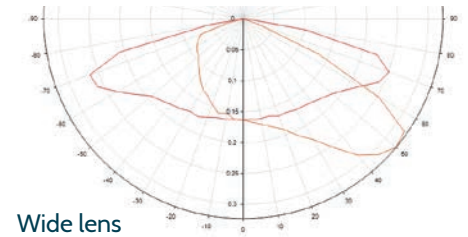

Measurement in millimetres.

Narrow lens

Medium lens

Wide lens

Product Features

1 Aerodynamically assisted thermal management

2 Removable gear tray

3 Tool free, secure latching power compartment