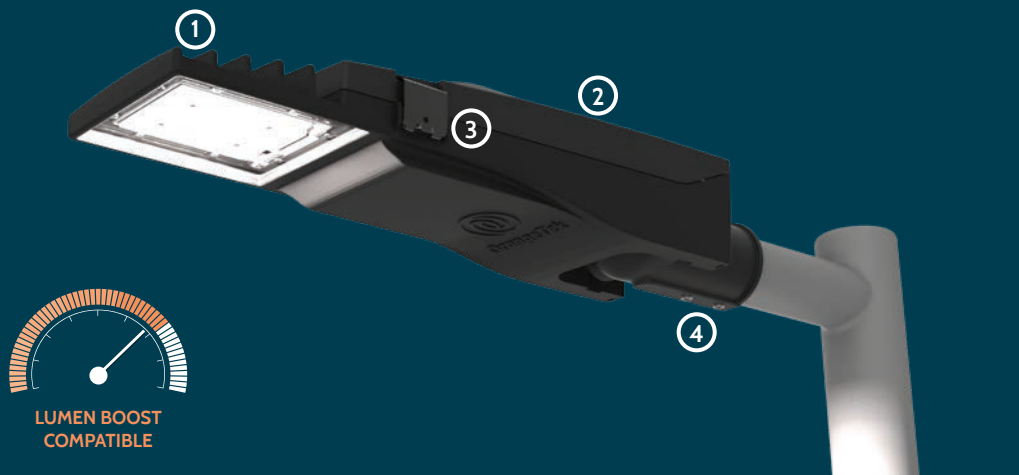

IGNIS

MINI

Introducing IGNIS mini

The IGNIS mini is where the story begins for our IGNIS family. Designed to cover BS5489 and BS EN 13201 lighting classes P6 through to P3, with market leading optical performance and uniformity without compromising on lumens per watt or reliability. Versatile, the IGNIS Mini is available in high output or CLO optimised LED chip configurations to best suit your needs, for peak performance or hitting energy saving targets. The IGNIS range offers installation flexibility with Lumen Boost; tune your lantern stock to the desired output quickly and safely to suit your lighting needs.

Measurement in millimetres.

Narrow lens

Medium lens

Wide lens

Product Features

1 Aerodynamically assisted thermal management

2 Removable gear tray

3 Tool free, secure latching power compartment

4 Adjustable integral spigot.

SmartCity Ready

Tool Free Access

CLO Available

IP66

Upto IK10

Preset Dimming

Lumen Boost

Surge Protection – 10kV 10kA MLV (clamping voltage) 1.2kV

Tilt angle adjustment +10° to -15°

Lightweight LM6 aluminium

Lantern Information

Weight	4.8 kg
Windage	0.04 m ²
RAL codes	Black: RAL 9004 Grey: RAL 7040
Mounting sizes	76, 60, 42, 34mm