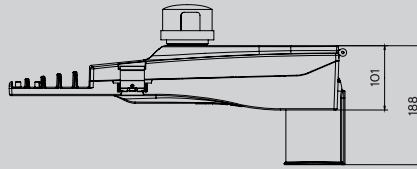

IGNIS

MINI

Introducing IGNIS mini

The IGNIS mini is where the story begins for our IGNIS family. Designed to cover BS5489 and BS EN 13201 lighting classes P6 through to P3, with market leading optical performance and uniformity without compromising on lumens per watt or reliability. Versatile, the IGNIS Mini is available in high output or CLO optimised LED chip configurations to best suit your needs, for peak performance or hitting energy saving targets. The IGNIS range offers installation flexibility with Lumen Boost; tune your lantern stock to the desired output quickly and safely to suit your lighting needs.

Measurement in millimetres.

Narrow lens

Medium lens

Wide lens

Product Features

1 Aerodynamically assisted thermal management

2 Removable gear tray

3 Tool free, secure latching power compartment

Surge Protection – 10kV 10kA MLV (clamping voltage) 1.2kV

Tilt angle adjustment +10° to -15°

Lightweight LM6 aluminium

Lantern Information

Weight	4.8 kg
Windage	0.04 m ²
RAL codes	Black: RAL 9004 Grey: RAL 7040
Mounting sizes	76, 60, 42, 34mm