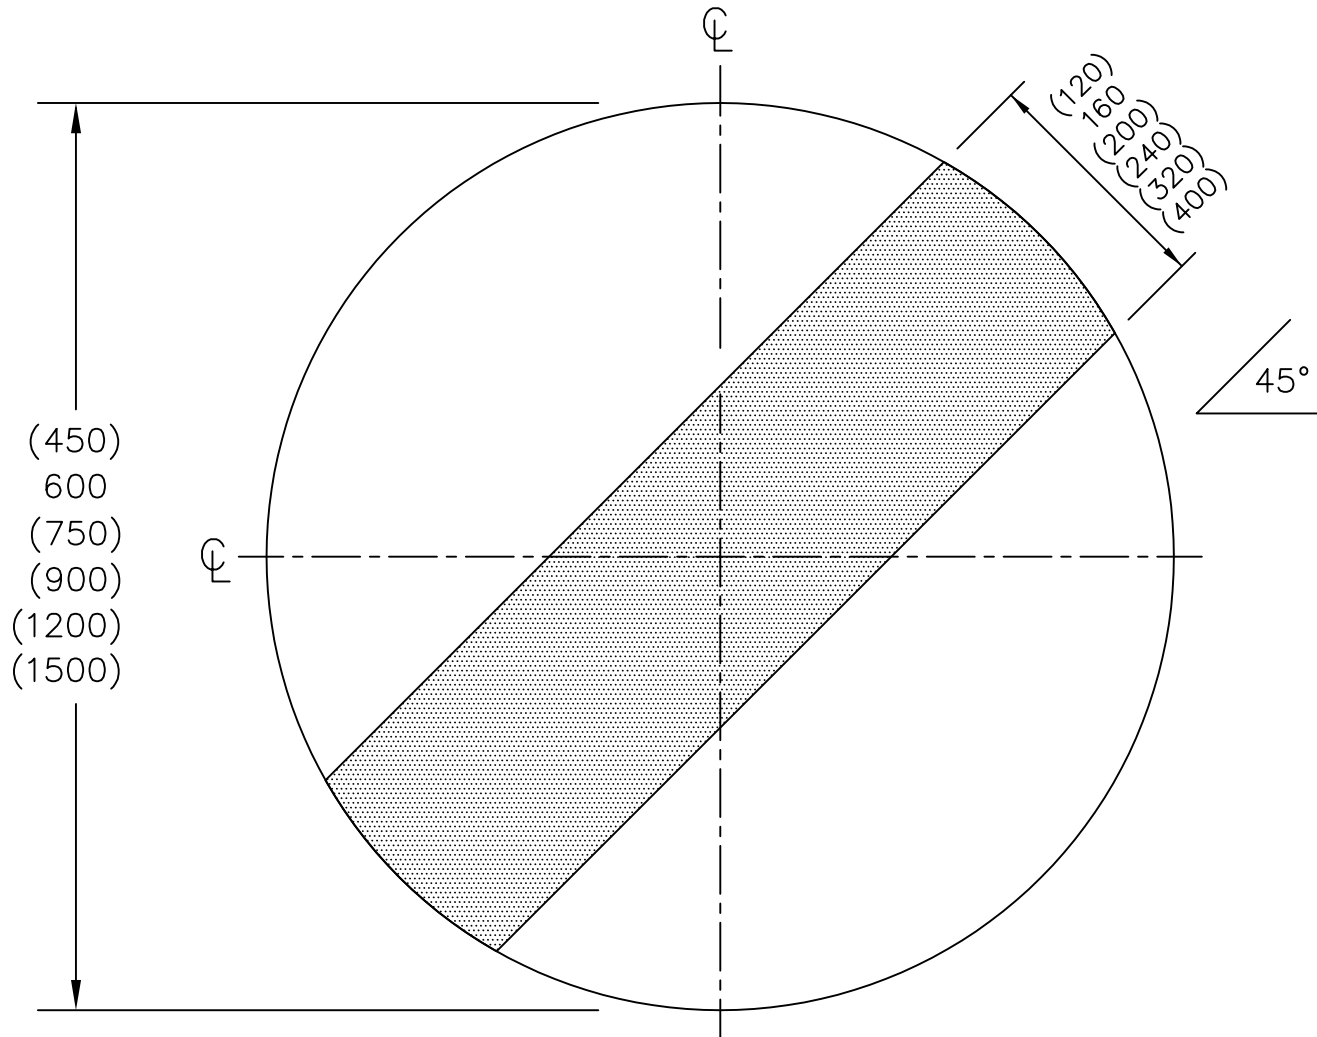

Drawing No.
P 671

© CROWN COPYRIGHT

NOTE: 1. COLOURS : Background --- WHITE
Band ----- BLACK

P671

Before using this drawing, confirm that it has not been superseded.

*Department for
Transport*

Title: Regulatory Sign
NATIONAL SPEED LIMITS APPLY

Issue: Date:
A: 27.7.94
B: 27.1.04
C:

Drawn by: S.P.
Approved by: R.M.

Dimensions:
MILLIMETRES

Drawing No.
P 671