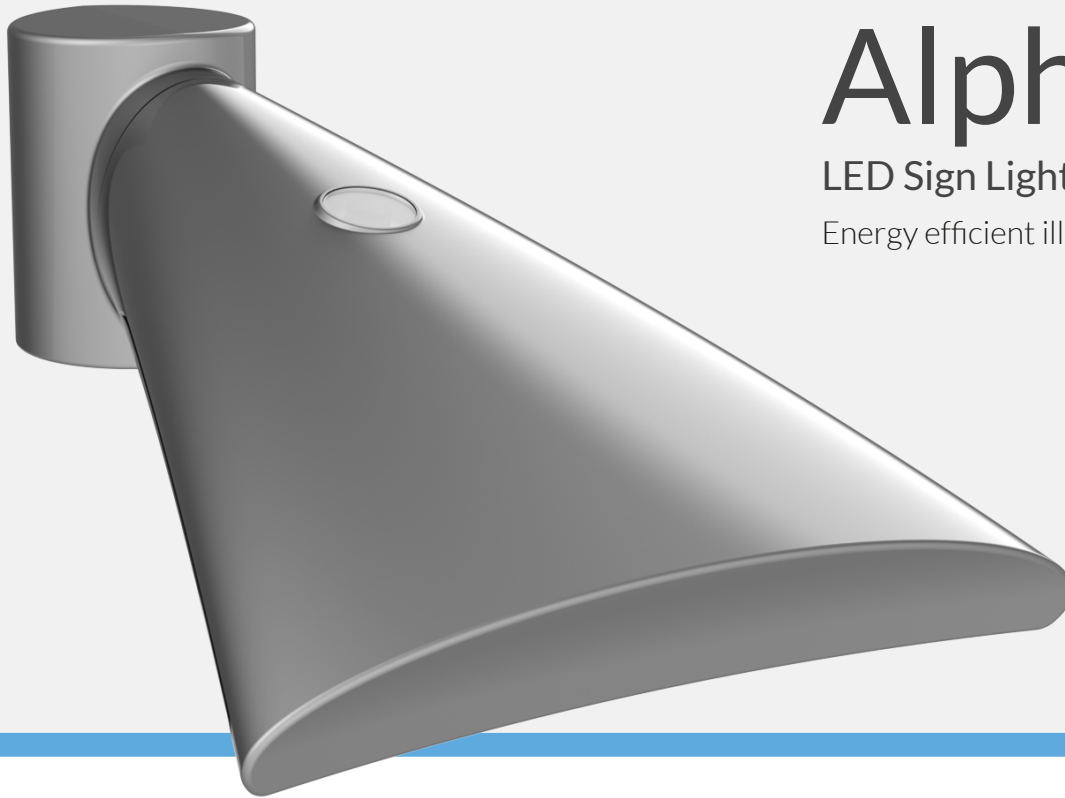

TMP Solutions

Unit 6 Trident Drive, Wednesbury,
West Midlands. WS10 7XB

0208 744 8201
www.tmp.solutions