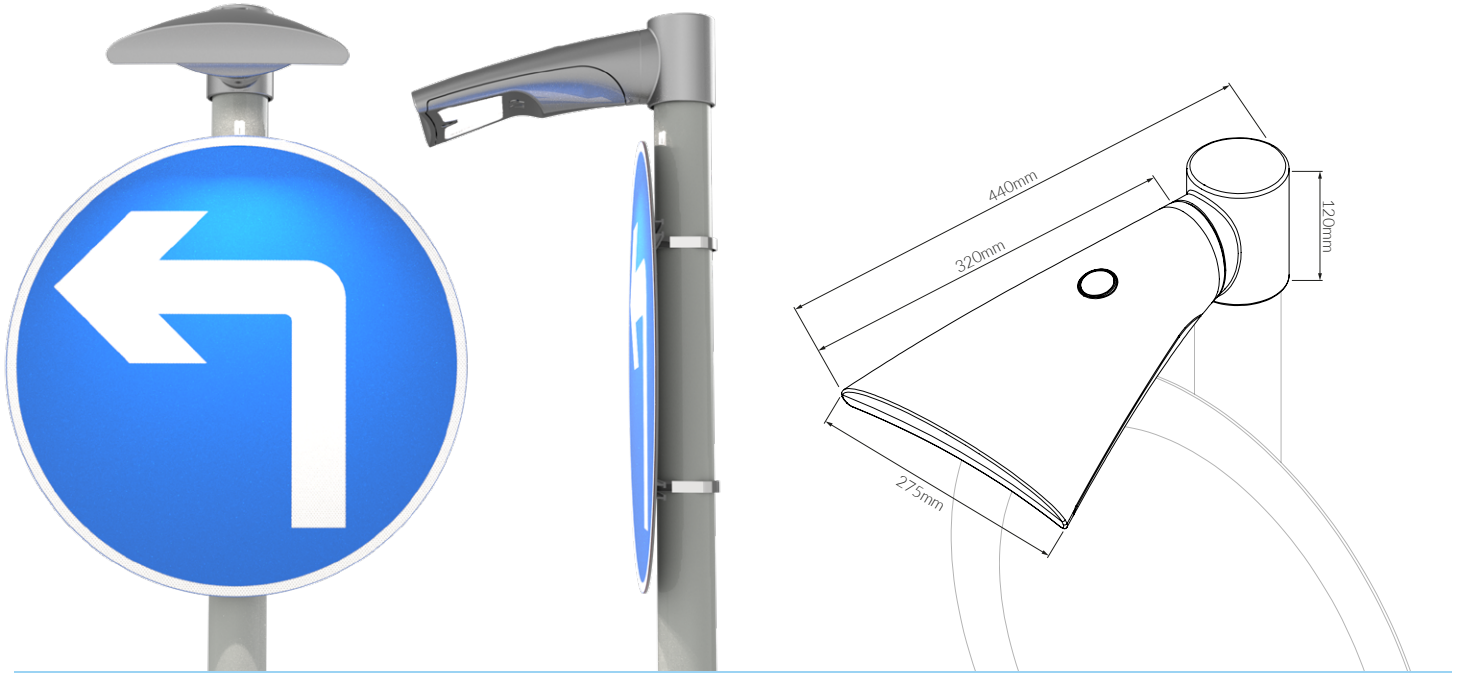

Specifications

Case Material	LM6 marine grade recycled aluminium
Ingress Protection	IP66
Corrosive Resistance	SP1
Colour	Powder coated grey (other colours available)
Lens Material	Polycarbonate
LED Gear Tray	4 x 4w high efficiency LEDs
Photocell	As standard (100 lux)
Colour Rendering Index	RA60
Operating Temperature	-25°C to +50°C
Nominal Life Expectancy	50,000+ hrs
Voltage	220 to 240V
Power Consumption	2.6 w
Weight	3.6kgs
Charge code	42 0003 0000 100 (UMSUG)
Warranty	10 years
Recyclable	Yes

Illumination	Sign Dia.	Brightness standard	Uniformity standard
Compliance as per Lighting standard BS EN 12899 pts. 1&2	600mm	E2	UE3
	750mm	E2	UE3
	900mm	E2	UE2
	1200mm	E2	UE2

Easy Installation

The Alpha is super quick to install with easy access to the anti-rotational fixings from underneath. The gear tray comes with a quick connect plug and socket. The Alpha is also available pre-wired for even faster installation.

Low Maintenance

Clean external surfaces with diluted mild detergent as required, paying special attention to the lens and photocell window.

Versatile mounting options

The Alpha can be mounted onto either 76mm or 89mm diameter posts, either as post top or mid post (TESPA). Single or double variants are available as seen below.